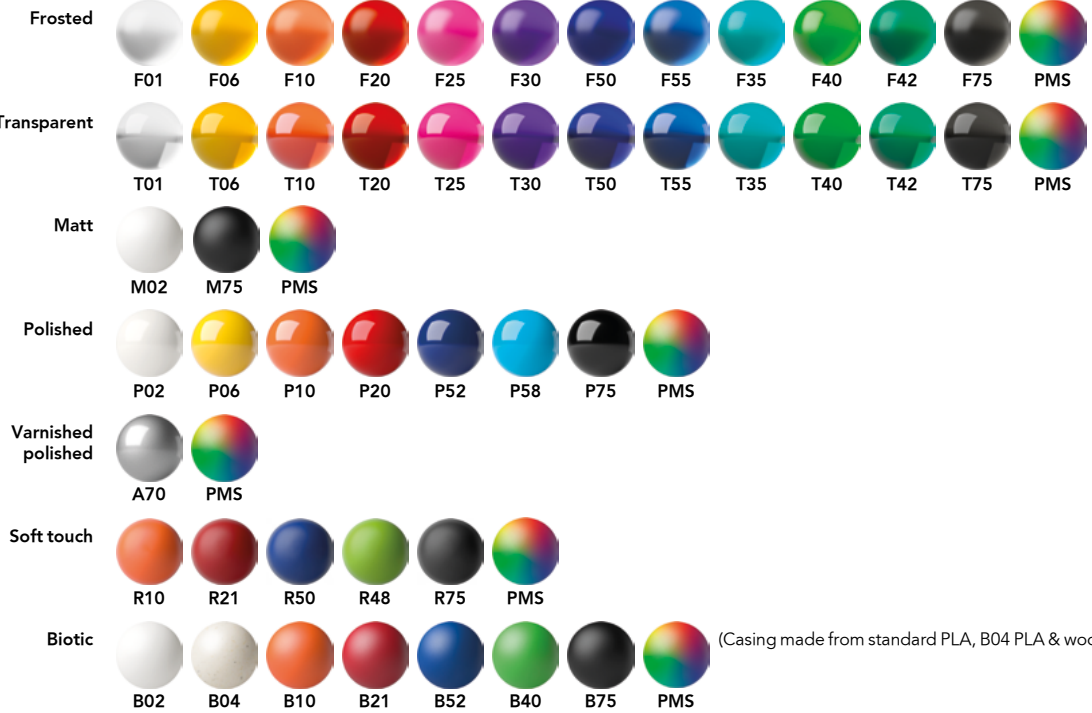

Product code

① ② ③ ④

Ring option (Not available for Soft touch and biotic surfaces)

Cap, body and nose cone

(Casing made from standard PLA, B04 PLA & wood powder)

Metal nose cone (Not available for Soft touch, biotic and regenerated surfaces)