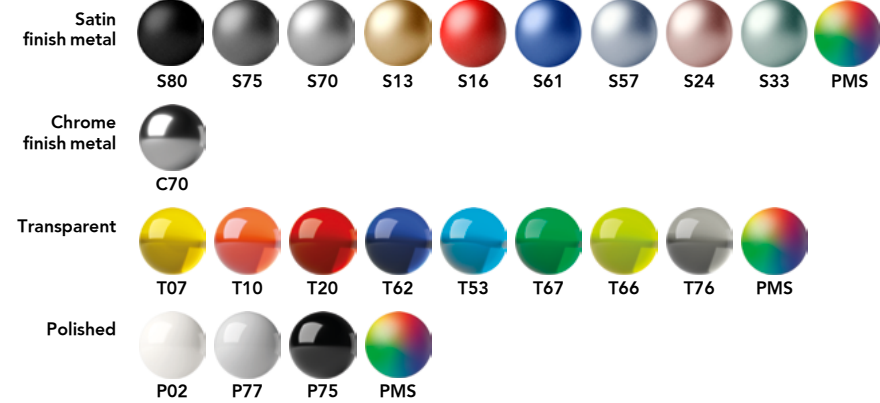

Q Stone

3 Clip

S Satin finish metal

4 Button

T Transparent  
P Polished  
S Satin finish metal  
C Chrome finish metal

Button

Clip holder (Only with metal clip)

Metal clip