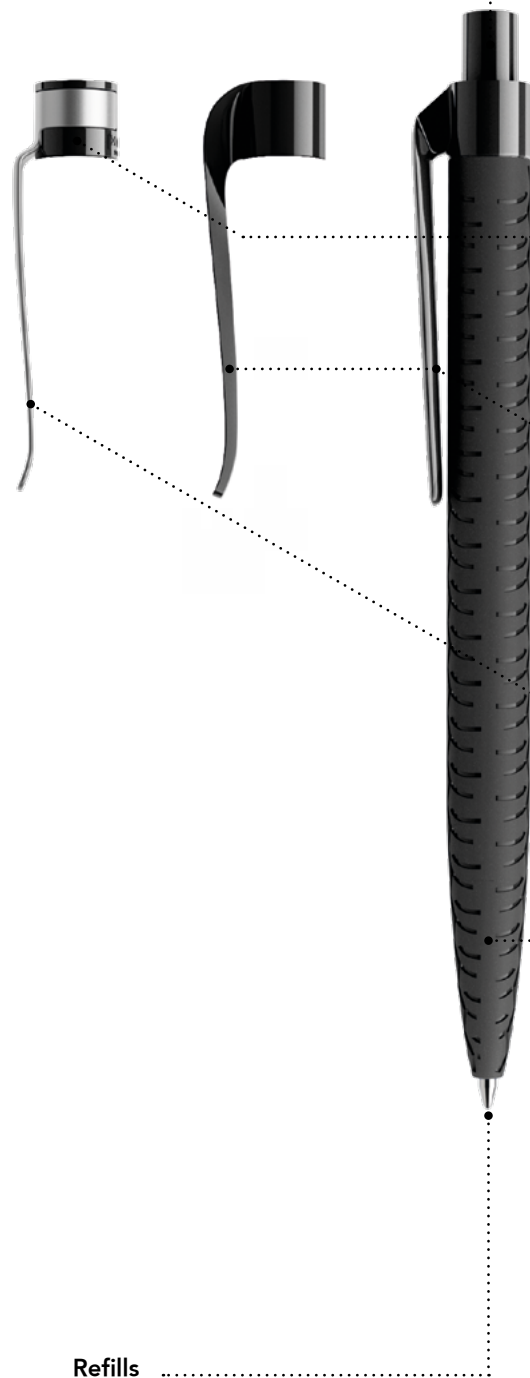

Product code

QS03 P M P - P

1 2 3 4

1 Writing system
P Push ball pen

2 Body
M Matt
R Soft touch

3 Clip
T Transparent
P Polished
S Satin finish metal

4 Button
T Transparent
P Polished
S Satin finish metal
C Chrome finish metal

Button

Transparent T07 T10 T20 T62 T53 T67 T66 T76 PMS

Polished P02 P77 P75 PMS

Satin finish metal S80 S75 S70 S13 S16 S61 PMS

Chrome finish metal C70

Clip holder (Only with metal clip)

Transparent T07 T10 T20 T62 T53 T67 T66 T76 PMS

Polished P02 P77 P75 PMS

Curved and flat plastic clip

Transparent T07 T10 T20 T62 T53 T67 T66 PMS

Polished P02 P77 P75 PMS

Metal clip

Satin finish metal S80 S75 S70 S13 S16 S61 PMS

Body

Matt M75

Soft touch R75

Refills

Standard Floating Ball® lead free 1.0 mm
All Prodir pens are refillable.

Configure your pen at prodir.com

Minimum order quantity
500 pens
For PMS starting from 5.000 pieces