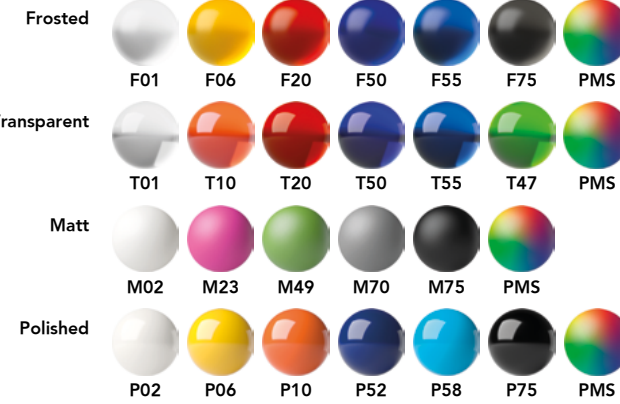

Cap, body and nose cone

Metal nose cone

Refills

Standard Floating Ball® lead free 1.0 mm
All Prodir pens are refillable.

Configure your pen at prodir.com

Minimum order quantity
500 pens
For PMS starting from 10.000 pieces