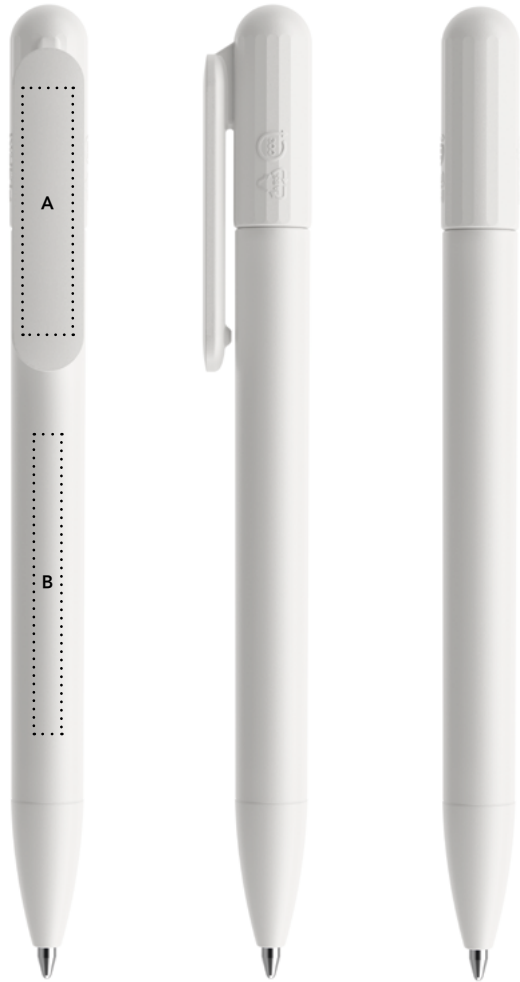

Print areas

		mm	Inch	Print	Notes
A	Clip	33 x 7	1,30 x 0,28	6 colours	-
B	Body	40 x 4	1,57 x 0,16	2 colours	-

QR Code's print areas. Each pen can feature only one QR Code.

		mm	Inch	Print	Notes
A	Clip	33 x 7	1,30 x 0,28	2 colours + white layer	-

More info at prodir.com/cloudservices