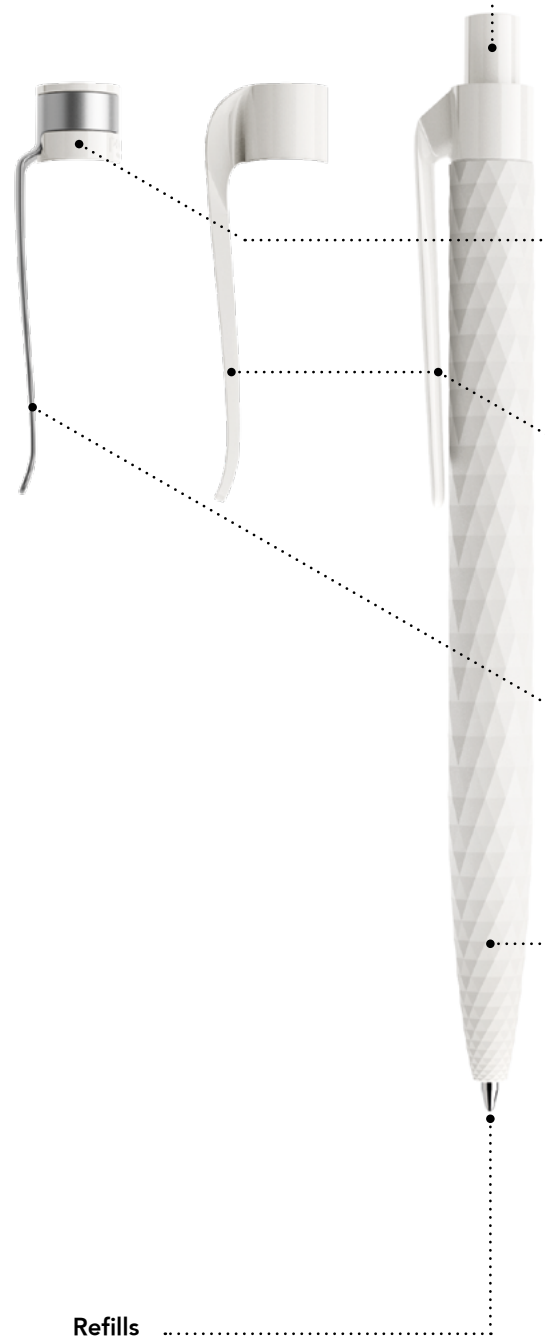

Product code

QS01 P M T - S

1 2 3 4

Button

Transparent
T07 T10 T20 T62 T53 T67 T66 T76 PMS

Polished
P02 P77 P75 PMS

Satin finish metal
S80 S75 S70 S13 S16 S61 PMS

Chrome finish metal
C70

Clip holder (Only with metal clip)

Transparent
T07 T10 T20 T62 T53 T67 T66 T76 PMS

Polished
P02 P77 P75 PMS

Curved and flat plastic clip

Transparent
T07 T10 T20 T62 T53 T67 T66 PMS

Polished
P02 P77 P75 PMS

Metal clip

Satin finish metal
S80 S75 S70 S13 S16 S61 PMS

Body

Matt
M02 M07 M10 M20 M62 M58 M67 M66 M77 M75 PMS

Soft touch
R07 R10 R20 R62 R58 R67 R66 R77 R75 PMS

Stone
Q02 Q80 Q75 Q70 Q13 Q16 Q61 PMS (Available only with metal clip)

1 Writing system

P Push ball pen

2 Body

M Matt
R Soft touch
Q Stone

3 Clip

T Transparent
P Polished
S Satin finish metal

4 Button

T Transparent
P Polished
S Satin finish metal
C Chrome finish metal

Refills

Standard Floating Ball® lead free 1.0 mm
All Prodir pens are refillable.

Configure your pen at prodir.com

Minimum order quantity
500 pens
For PMS starting from 5.000 pieces