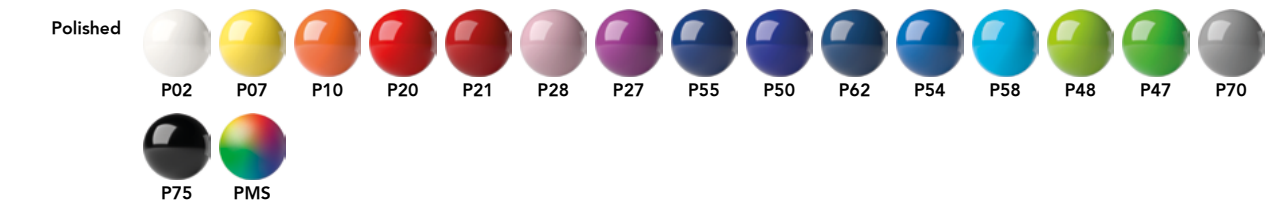

Clip holder

Metal clip

Body