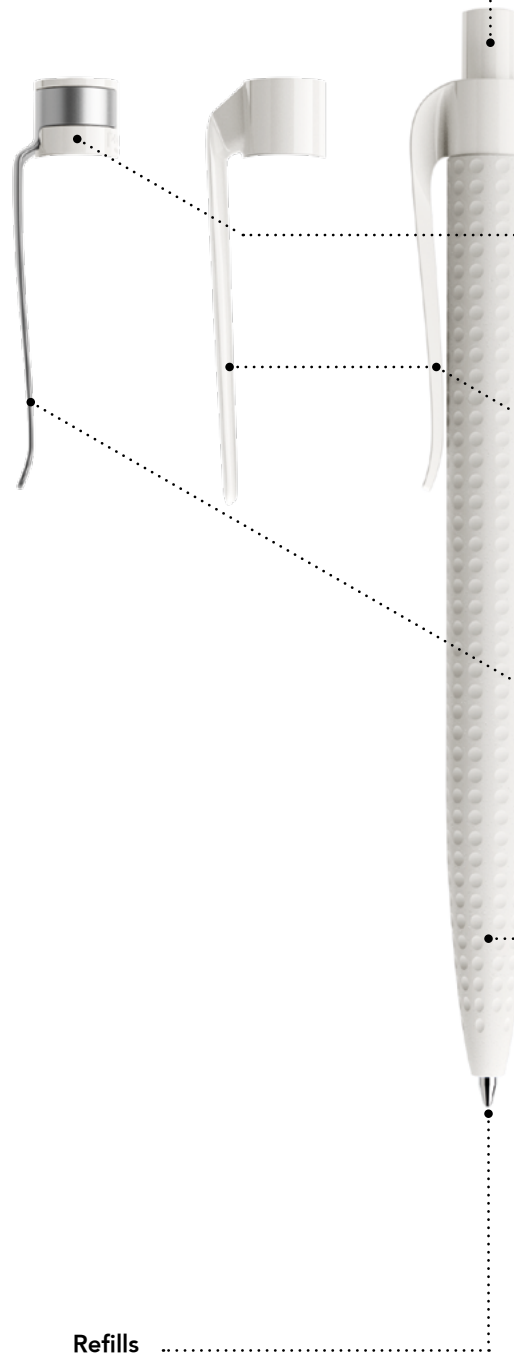

Product code

① ② ③ ④

Personalized 3D surface!

① Writing system

P Push ball pen

② Body

Z Matt
Z Matt + Polished
Z Soft touch

③ Clip

Z Transparent
Z Polished
Z Satin finish metal

④ Button

T Transparent
P Polished
S Satin finish metal
C Chrome finish metal

Button

Transparent

PMS

Polished

PMS

Satin finish metal

S80

S75

S70

S13

S16

S61

PMS

Chrome finish metal

C70

Clip holder (Only with metal clip)

Transparent

PMS

Polished

PMS

Curved and flat plastic clip

Transparent

PMS

Polished

PMS

Metal clip

Satin finish metal

S80

S75

S70

S13

S16

S61

PMS

Body (Personalized 3D surface and colour)

Matt

PMS

Matt + Polished

PMS

Soft touch

PMS

Refills

Standard Floating Ball® lead free 1.0 mm
All Prodir pens are refillable.

Minimum order quantity
500 pens
For PMS starting from 10.000 pieces