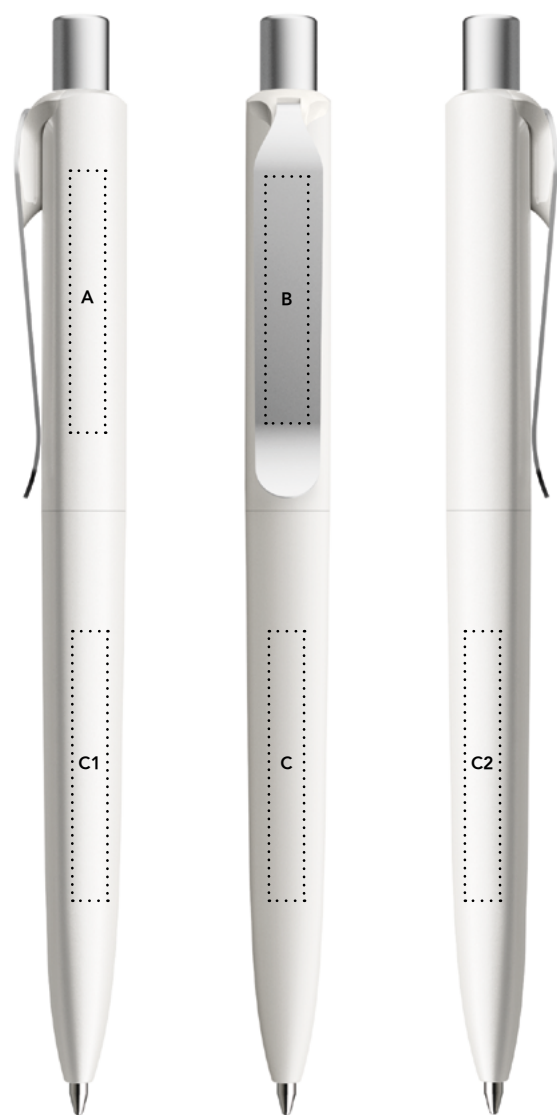

Print areas

		mm	Inch	Print	Notes
A	Side cap	35 x 5	1,38 x 0,20	2 colours	-
B	Metal clip	33 x 6	1,29 x 0,23	4 colours	Pad printing or laser engraving
C	Body	36 x 5	1,41 x 0,20	2 colours	-
C1	Side body	36 x 5	1,41 x 0,20	2 colours	-
C2	Side body	36 x 5	1,41 x 0,20	2 colours	-

QR Code's print areas. Each pen can feature only one QR Code.

		mm	Inch	Print	Notes
C	Body	36 x 7	1,41 x 0,28	2 colours + white layer	Soft touch version 1 colour + white layer
C1	Side body	36 x 7	1,41 x 0,28	2 colours + white layer	Soft touch version 1 colour + white layer
C2	Side body	36 x 7	1,41 x 0,28	2 colours + white layer	Soft touch version 1 colour + white layer

More info at prodir.com/cloudservices