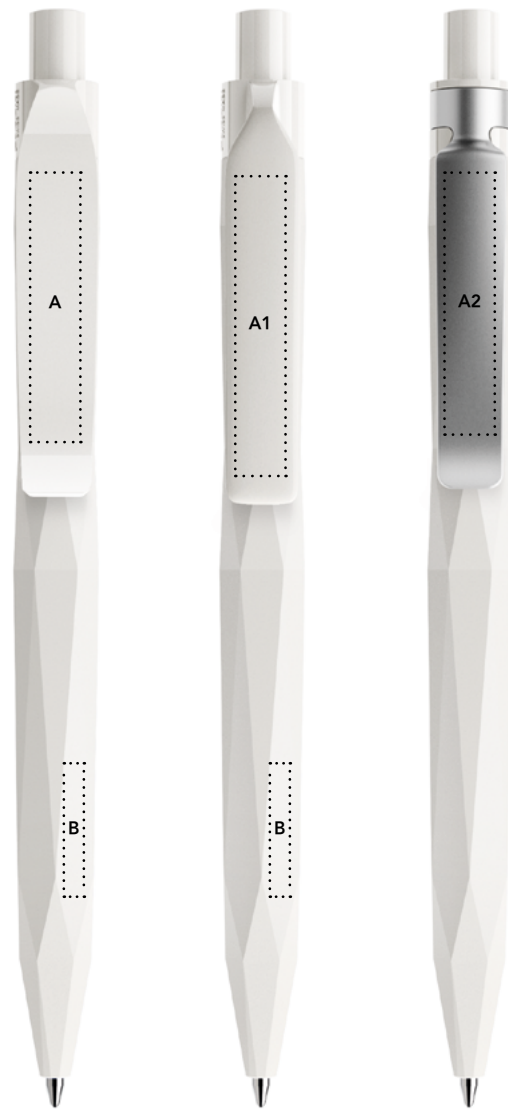

Print areas

		mm	Inch	Print	Notes
A	Curved clip	36 x 7	1,41 x 0,28	6 colours	-
A1	Flat clip	40 x 7	1,57 x 0,28	6 colours	-
A2	Metal clip	35 x 7	1,38 x 0,28	4 colours	Pad printing or laser engraving (not available for S16)
B	Barrel	18 x 3	0,70 x 0,11	1 colour	Available only with matt surface. Not available with metal clip.

QR Code's print areas. Each pen can feature only one QR Code.

		mm	Inch	Print	Notes
A	Curved clip	36 x 7	1,41 x 0,28	2 colours + white layer	-
A1	Flat clip	40 x 7	1,57 x 0,28	2 colours + white layer	-

More info at prodir.com/cloudservices