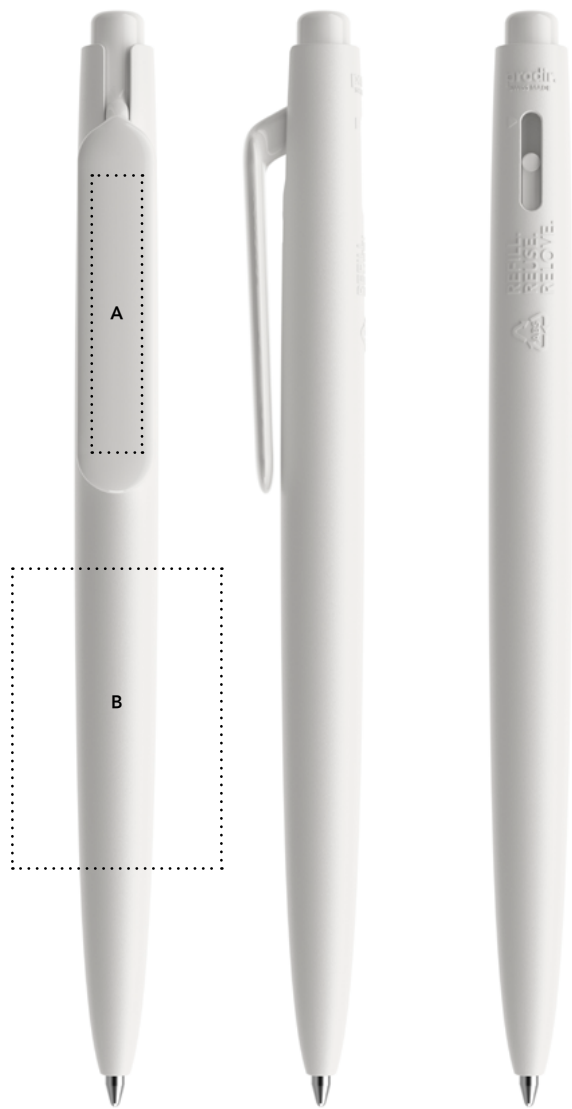

Print areas

		mm	Inch	Print	Notes
A	Clip	37 x 7	1,45 x 0,28	6 colours	-
B	Barrel	40 x 28	1,57 x 1,10	4 colours	-

QR Code's print areas. Each pen can feature only one QR Code.

		mm	Inch	Print	Notes
A	Clip	37 x 7	1,45 x 0,28	2 colours + white layer	-

More info at prodir.com/cloudservices