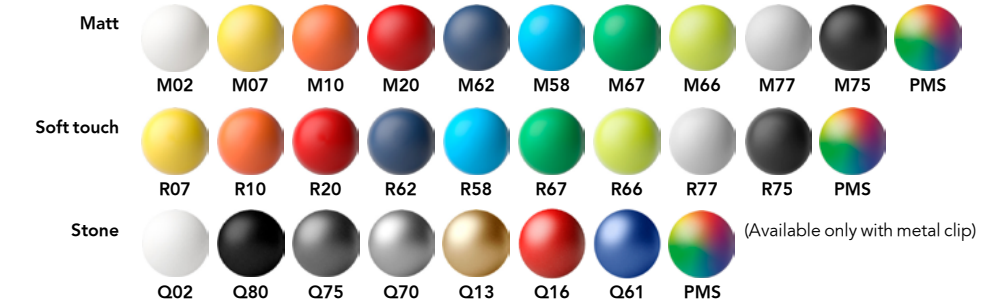

Refills

Standard Floating Ball® lead free 1.0 mm
All Prodir pens are refillable.

Configure your pen at prodir.com

Minimum order quantity
500 pens
For PMS starting from 5.000 pieces