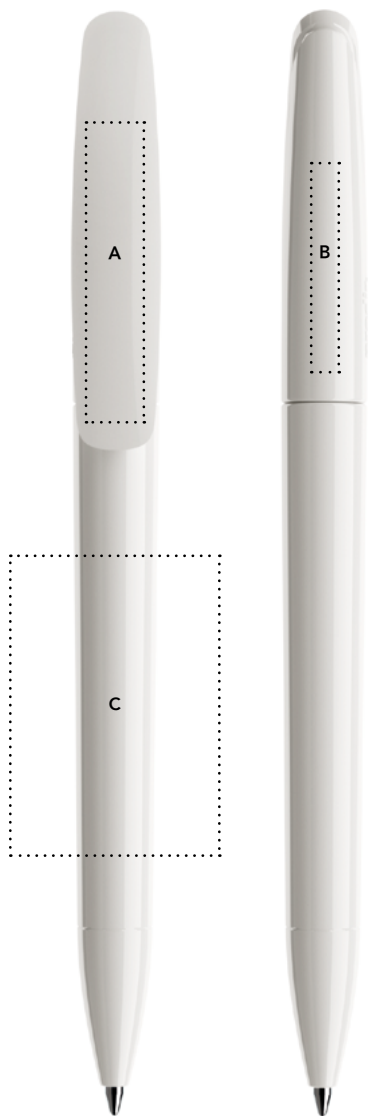

Print areas

		mm	Inch	Print	Notes
A	Clip	40 x 8	1,57 x 0,31	6 colours	-
B	Back cap	28 x 4	1,10 x 0,16	1 colour	-
C	Body	40 x 28	1,57 x 1,10	4 colours	-

QR Code's print areas. Each pen can feature only one QR Code.

		mm	Inch	Print	Notes
A	Clip	40 x 8	1,57 x 0,31	2 colours + white layer	-

More info at prodir.com/cloudservices