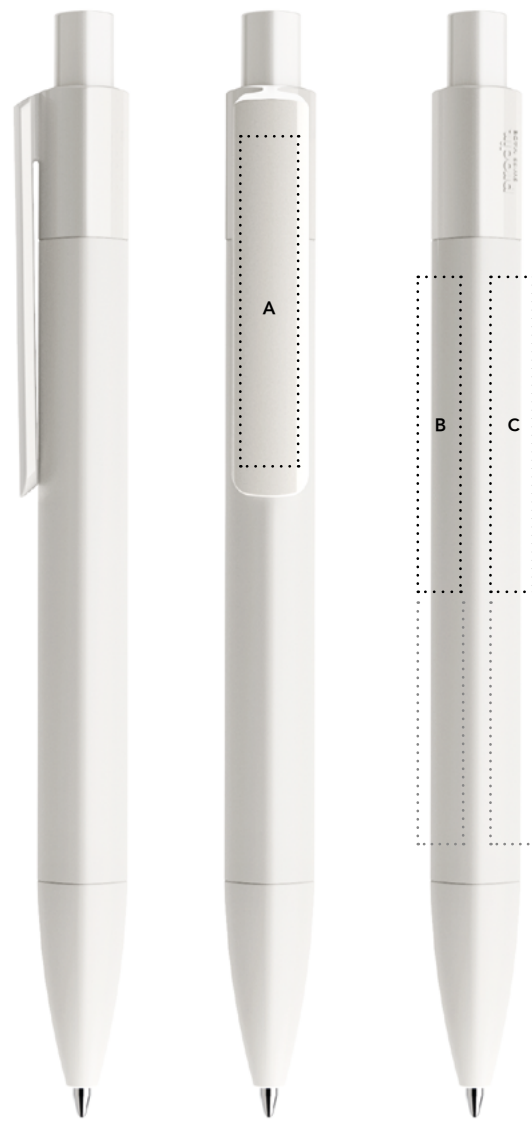

Print areas

		mm	Inch	Print	Notes
A	Clip	44 x 8	1,73 x 0,31	6 colours	-
B	Back side (right)	42 x 6	1,65 x 0,24	2 colours	-
C	Back side (left)	42 x 6	1,65 x 0,24	2 colours	-

QR Code's print areas. Each pen can feature only one QR Code.

		mm	Inch	Print	Notes
A	Clip	44 x 8	1,73 x 0,31	2 colours + white layer	-
B	Back side (right)	42 x 7	1,65 x 0,28	2 colours + white layer	Soft touch version 1 colour + white layer
C	Back side (left)	42 x 7	1,65 x 0,28	2 colours + white layer	Soft touch version 1 colour + white layer

More info at prodir.com/cloudservices