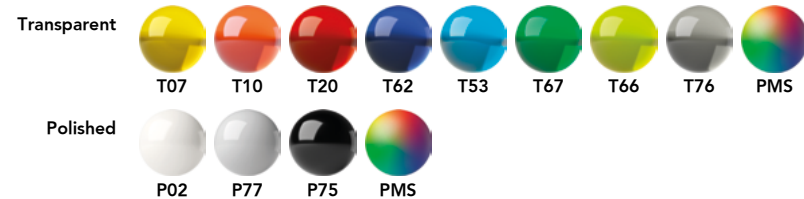

Q Stone

3 Clip

S Satin finish metal

4 Button

T Transparent  
P Polished  
S Satin finish metal  
C Chrome finish metal

Button

Clip holder (Only with metal clip)

Metal clip