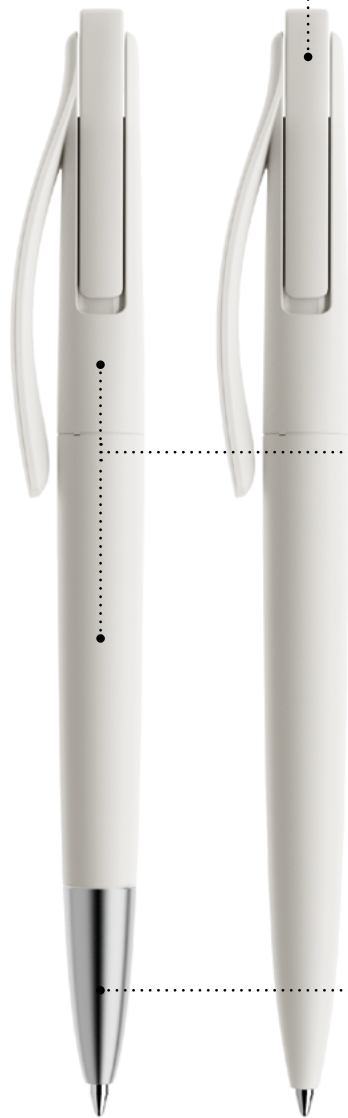

Product code

DS2	P	F	S	-	F
	1	2	3		4

1 Writing system

P Push ball pen

2 Cap

F Frosted
T Transparent
M Matt
P Polished

2 Cap and body

F Frosted
T Transparent
M Matt
P Polished

3 Barrel

F Frosted
T Transparent
M Matt
P Polished

3 Nose cone

S Satin finish metal
C Chrome finish metal

4 Button

F Frosted
T Transparent
M Matt
P Polished

Button

Frosted
F01 F20 F50 F76 PMS

Transparent
T01 T20 T50 T76 PMS

Matt
M02 M75 PMS

Polished
P02 P20 P52 P58 P41 P75 PMS

Cap, body and barrel

Frosted
F01 F20 F50 F76 PMS

Transparent
T01 T20 T50 T76 PMS

Matt
M02 M75 PMS

Polished
P02 P20 P52 P58 P41 P75 PMS

Metal nose cone

Satin finish metal
S70

Chrome finish metal
C70

Refills

Standard Floating Ball® lead free 1.0 mm
All Prodir pens are refillable.

Configure your pen at prodir.com

Minimum order quantity
500 pens
For PMS starting from 10.000 pieces