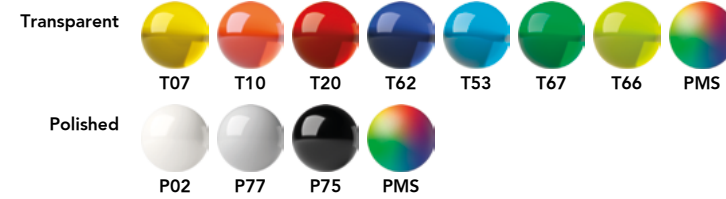

T Transparent  
P Polished  
S Satin finish metal

④ Button

T Transparent  
P Polished  
S Satin finish metal  
C Chrome finish metal

Button

Clip holder (Only with metal clip)

Curved and flat plastic clip

Metal clip