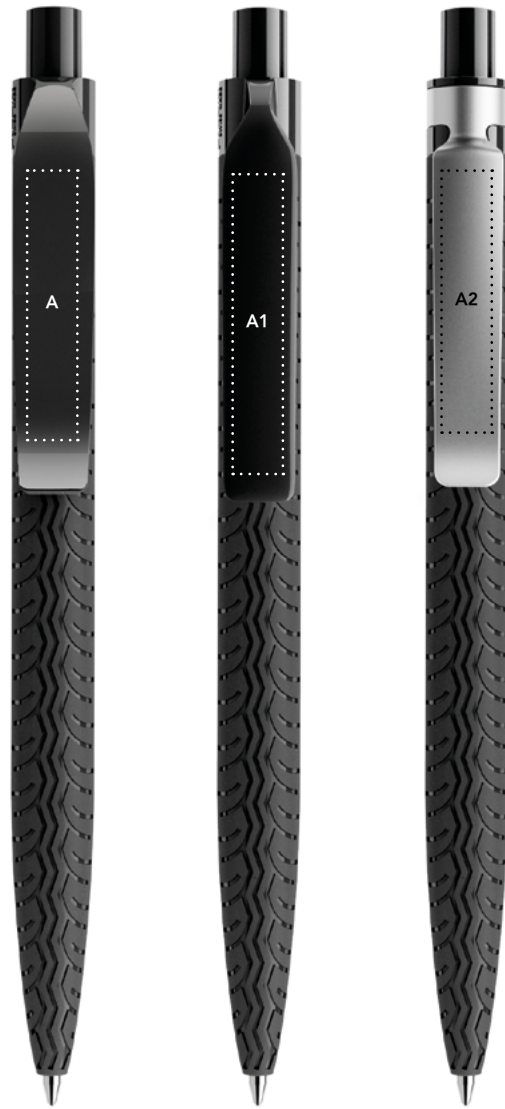

Print areas

		mm	Inch	Print	Notes
A	Curved clip	36 x 7	1,41 x 0,28	6 colours	-
A1	Flat clip	40 x 7	1,57 x 0,28	6 colours	-
A2	Metal clip	35 x 7	1,38 x 0,28	4 colours	Pad printing or laser engraving (not available for S16)

QR Code's print areas. Each pen can feature only one QR Code.

		mm	Inch	Print	Notes
A	Curved clip	36 x 7	1,41 x 0,28	2 colours + white layer	-
A1	Flat clip	40 x 7	1,57 x 0,28	2 colours + white layer	-

More info at prodir.com/cloudservices