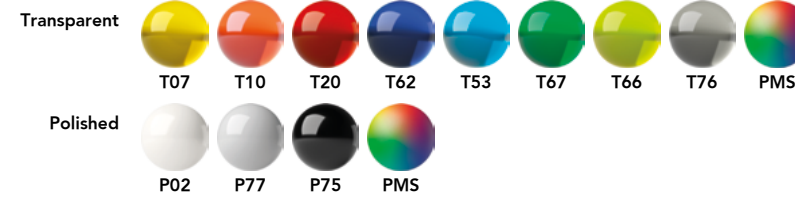

T Transparent  
P Polished  
S Satin finish metal

④ Button

T Transparent  
P Polished  
S Satin finish metal  
C Chrome finish metal

Button

Clip holder (Only with metal clip)

Curved and flat plastic clip

Metal clip