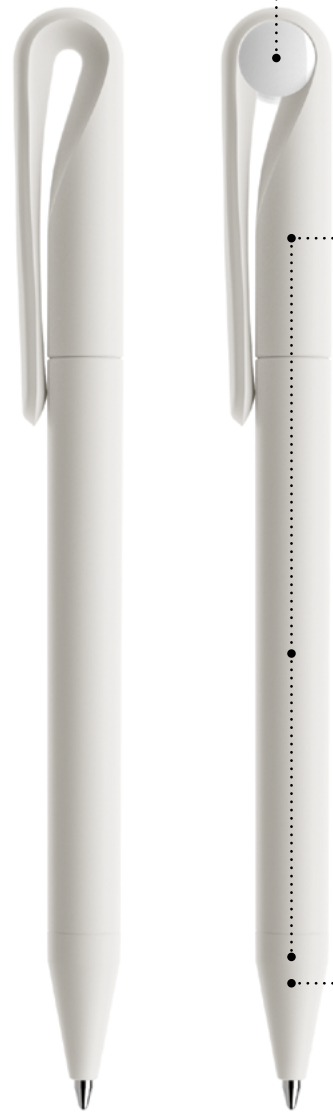

**QR Code's print areas. Each pen can feature only one QR Code.**

		mm	Inch	Print	Note
B1	Clip	35 x 7	1,38 x 0,28	2 colours + white layer	-

More info at [prodir.com/cloudservices](https://prodir.com/cloudservices)

Product code

Dot option

① Writing system

T Twist ball pen

② Cap and body

F Frosted  
T Transparent  
M Matt  
P Polished

③ Nose cone

F Frosted  
T Transparent  
M Matt  
P Polished  
S Satin finish metal  
C Chrome finish metal

④ Dot

X Polished

Cap, body and nose cone

Metal nose cone

Refills

Standard Floating Ball® lead free 1.0 mm  
All Prodir pens are refillable.

Configure your pen at [prodir.com](http://prodir.com)

Minimum order quantity  
500 pens  
For PMS starting from 10.000 pieces