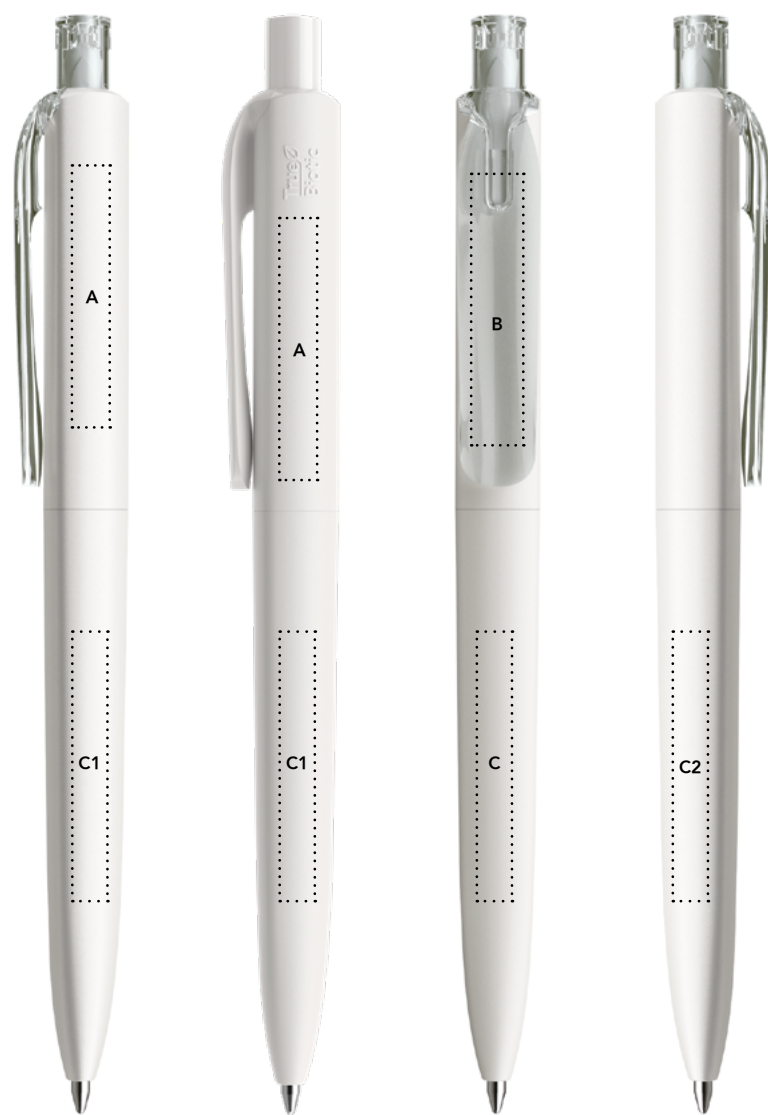

Print areas

		mm	Inch	Print	Notes
A	Side cap	35 x 5	1,38 x 0,20	2 colours	-
B	Clip	36 x 7	1,41 x 0,28	6 colours	-
C	Body	36 x 5	1,41 x 0,20	2 colours	-
C1	Side body	36 x 5	1,41 x 0,20	2 colours	-
C2	Side body	36 x 5	1,41 x 0,20	2 colours	-

QR Code's print areas. Each pen can feature only one QR Code.

		mm	Inch	Print	Notes
B	Clip	36 x 7	1,41 x 0,28	2 colours + white layer	-
C	Body	36 x 7	1,41 x 0,28	2 colours + white layer	Soft touch version 1 colour + white layer
C1	Side body	36 x 7	1,41 x 0,28	2 colours + white layer	Soft touch version 1 colour + white layer
C2	Side body	36 x 7	1,41 x 0,28	2 colours + white layer	Soft touch version 1 colour + white layer

More info at prodir.com/cloudservices