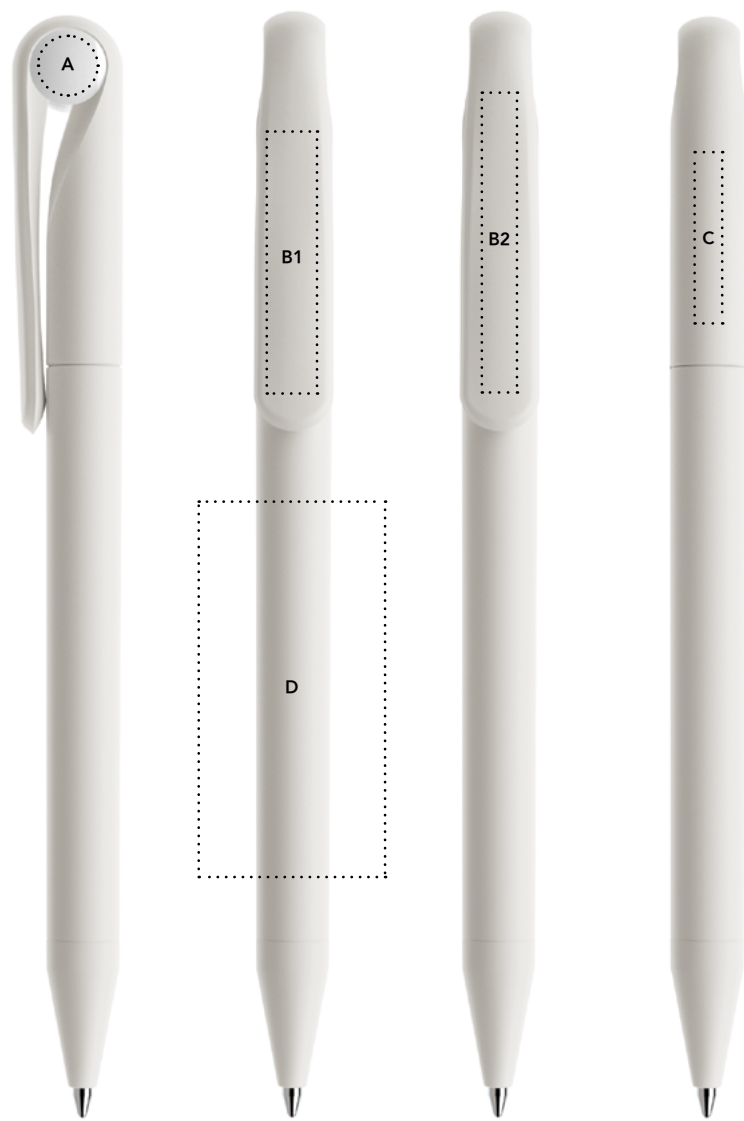

# DS1

Personality pens. Swiss made.

**prodir**®

**Print areas**

		mm	Inch	Print	Note
A	Dot	8 x 8	0,31 x 0,31	5 colours	-
B1	Clip	35 x 7	1,38 x 0,28	6 colours	-
B2	Clip	40 x 5	1,57 x 0,20	6 colours	-
C	Back cap	23 x 4	0,90 x 0,16	1 colour	-
D	Body	50 x 25	1,97 x 0,98	4 colours	-

**QR Code's print areas. Each pen can feature only one QR Code.**

		mm	Inch	Print	Note
B1	Clip	35 x 7	1,38 x 0,28	2 colours + white layer	-

More info at [prodir.com/cloudservices](https://prodir.com/cloudservices)

Product code

Dot option

① Writing system

T Twist ball pen

② Cap and body

F Frosted  
T Transparent  
M Matt  
P Polished

③ Nose cone

F Frosted  
T Transparent  
M Matt  
P Polished  
S Satin finish metal  
C Chrome finish metal

④ Dot

X Polished

Cap, body and nose cone

Metal nose cone

Refills

Standard Floating Ball® lead free 1.0 mm  
All Prodir pens are refillable.

Configure your pen at [prodir.com](http://prodir.com)

Minimum order quantity  
500 pens  
For PMS starting from 10.000 pieces