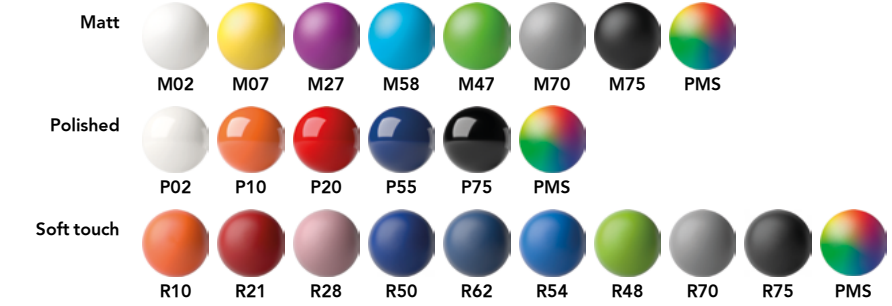

M Matt  
P Polished  
R Soft touch

④ Button

T Transparent  
P Polished  
S Satin finish metal  
C Chrome finish metal

Button

Clip

Cap and barrel

Refills

Standard Floating Ball® lead free 1.0 mm  
All Prodir pens are refillable.