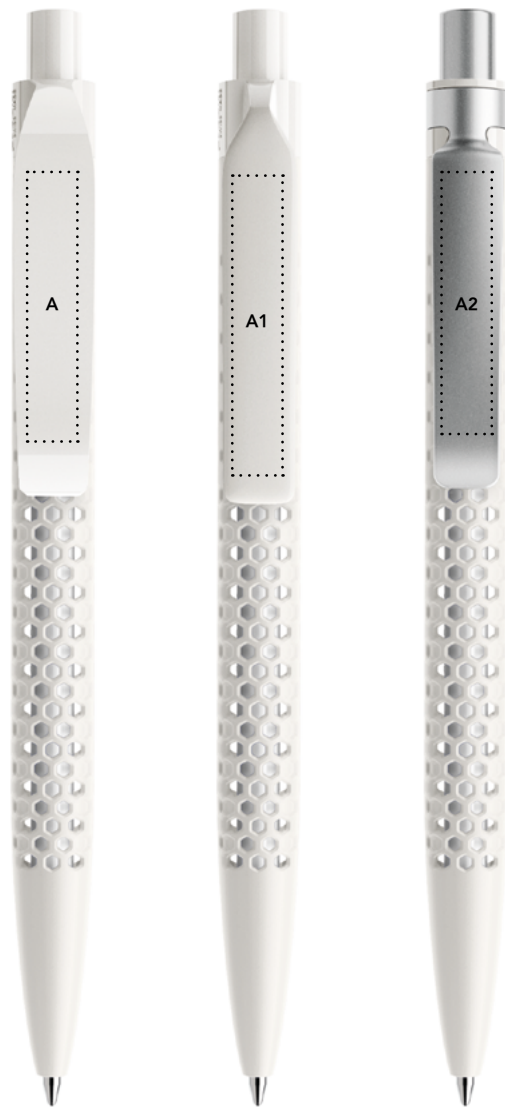

T Transparent  
P Polished  
S Satin finish metal

④ Button

T Transparent  
P Polished  
S Satin finish metal  
C Chrome finish metal

Button

Clip holder (Only with metal clip)

Curved and flat plastic clip

Metal clip

Body

Refills

Standard Floating Ball® lead free 1.0 mm  
All Prodir pens are refillable.

Configure your pen at [prodir.com](http://prodir.com)

Minimum order quantity  
500 pens  
For PMS starting from 5.000 pieces

# QS40

Personality pens. Swiss made.

**prodir**®

**Print areas**

		mm	Inch	Print	Notes
A	Curved clip	36 x 7	1,41 x 0,28	6 colours	-
A1	Flat clip	40 x 7	1,57 x 0,28	6 colours	-
A2	Metal clip	35 x 7	1,38 x 0,28	4 colours	Pad printing or laser engraving (not available for S16)