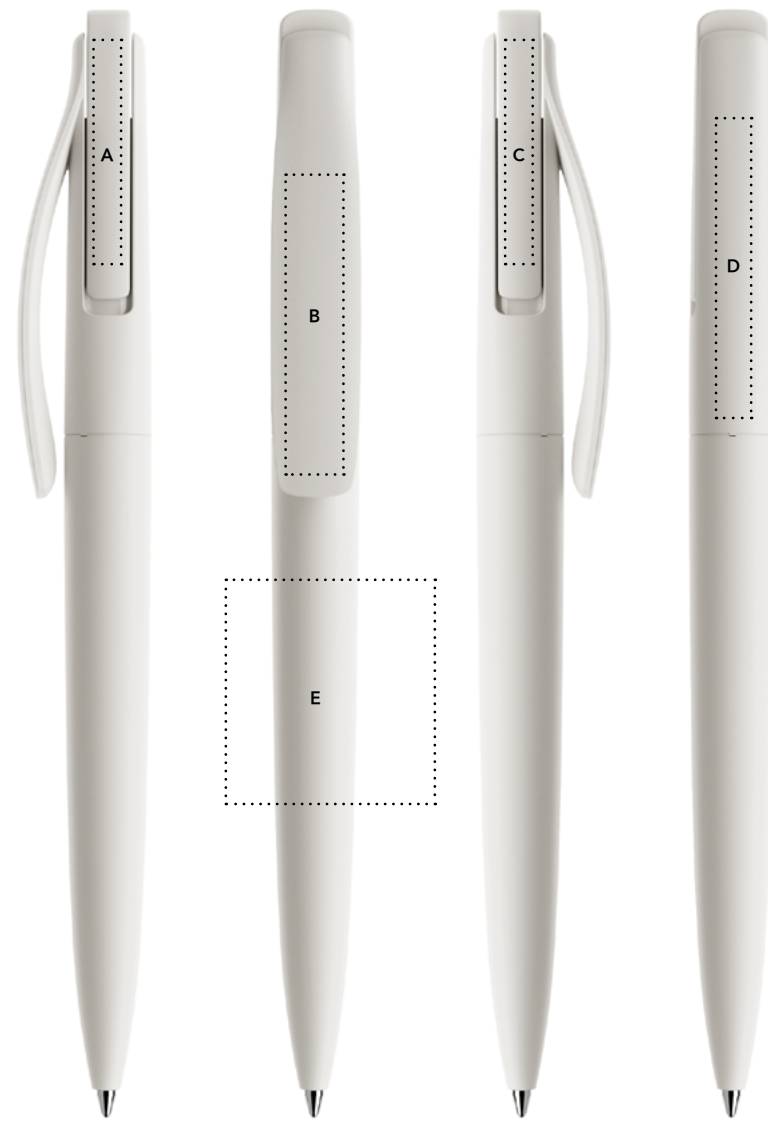

Print areas

		mm	Inch	Print	Notes
A	Button (right)	30 x 4	1,18 x 0,16	1 colour	-
B	Clip	40 x 8	1,57 x 0,31	6 colours	-
C	Button (left)	30 x 4	1,18 x 0,16	1 colour	-
D	Back cap	40 x 5	1,57 x 0,20	1 colour	-
E	Body	30 x 28	1,18 x 1,10	4 colours	-

QR Code's print areas. Each pen can feature only one QR Code.

		mm	Inch	Print	Notes
B	Clip	40 x 8	1,57 x 0,31	2 colours + white layer	-

More info at prodir.com/cloudservices