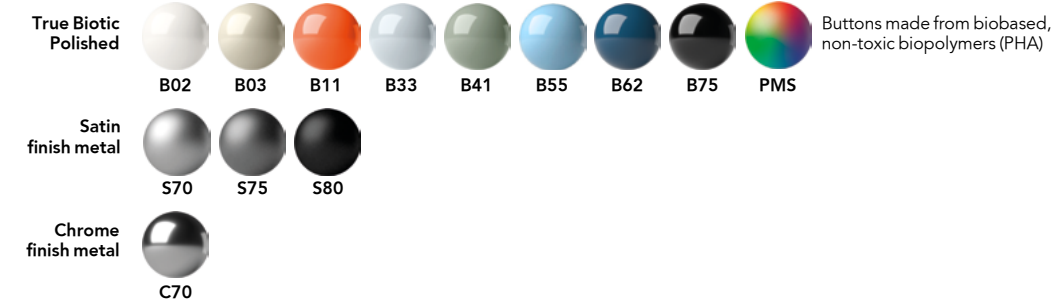

Configure your pen at [prodir.com](http://prodir.com)

5.000 pens in 5 days.

Minimum order quantity  
500 pens  
For PMS starting from 5.000 pieces

Product code

1 2 3 4

Button

Buttons made from biobased, non-toxic biopolymers (PHA)