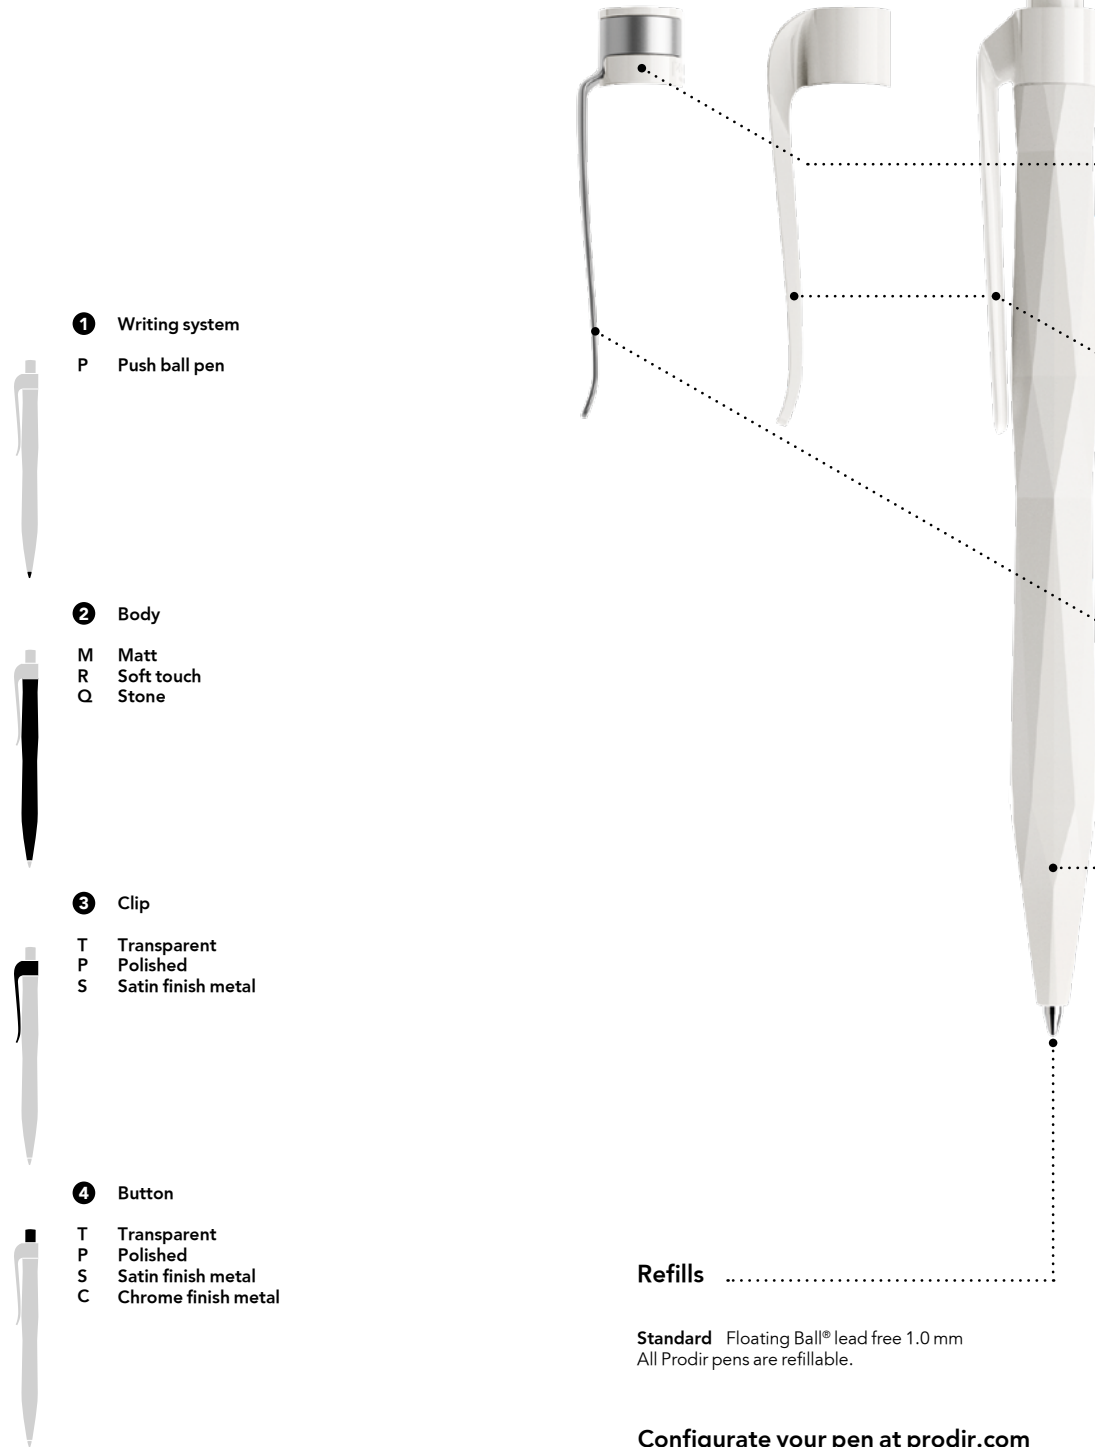

Product code

① ② ③ ④

① Writing system

P Push ball pen

② Body

M Matt
R Soft touch
Q Stone

③ Clip

T Transparent
P Polished
S Satin finish metal

④ Button

T Transparent
P Polished
S Satin finish metal
C Chrome finish metal