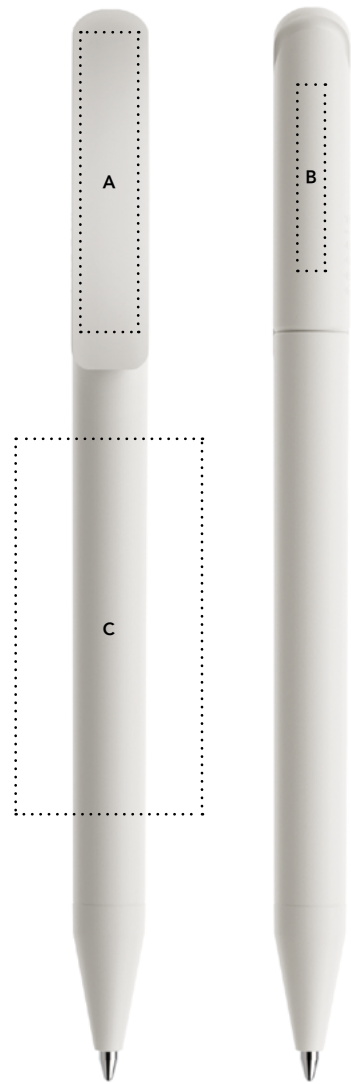

Product code

Dot option

① Writing system

T Twist ball pen

② Cap and body

F Frosted  
T Transparent  
M Matt  
P Polished

③ Nose cone

F Frosted  
T Transparent  
M Matt  
P Polished  
S Satin finish metal  
C Chrome finish metal

Product code

DS2	P	F	S	-	F
	1	2	3		4

1 Writing system

P Push ball pen

2 Cap

F Frosted  
T Transparent  
M Matt  
P Polished

2 Cap and body

F Frosted  
T Transparent  
M Matt  
P Polished

Metal nose cone

Satin finish metal  
S70

Chrome finish metal  
C70

Refills

Standard Floating Ball® lead free 1.0 mm  
All Prodir pens are refillable.

Configure your pen at [prodir.com](http://prodir.com)

Minimum order quantity  
500 pens  
For PMS starting from 10.000 pieces

# DS3

Personality pens. Swiss made.

**prodir**®

**Print areas**

		mm	Inch	Print	Notes
A	Clip	40 x 8	1,57 x 0,31	6 colours	Soft touch version 2 colours
B	Back cap	25 x 4	0,98 x 0,16	1 colour	
C	Body	50 x 25	1,97 x 0,98	4 colours	Not available for Soft touch surface