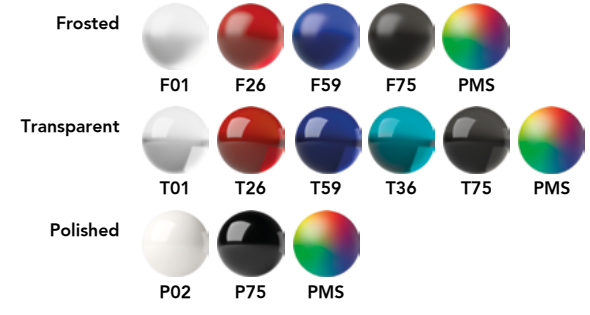

Product code

1 2 3

Cap, body and nose cone

1 Writing system

T Twist ball pen with extra smooth mechanism

2 Cap and body

F Frosted
T Transparent
P Polished

3 Nose cone

F Frosted
T Transparent
P Polished
C Chrome finish metal

Metal nose cone (Not available for Frosted surface)

Refills

Standard Floating Ball® lead free 1.0 mm
All Prodir pens are refillable.

Configure your pen at prodir.com

Minimum order quantity
500 pens
For PMS starting from 10.000 pieces