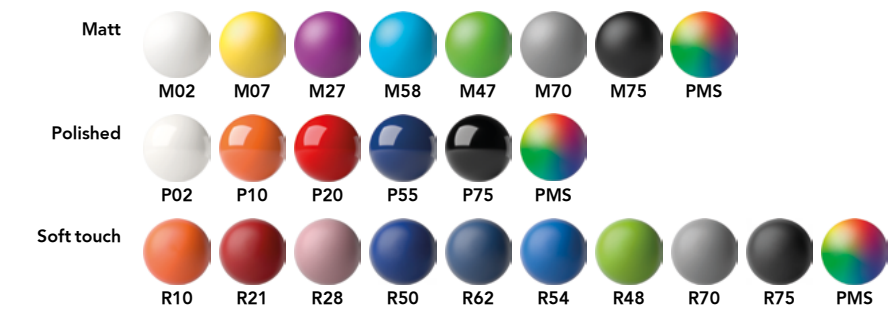

T Transparent  
P Polished  
S Satin finish metal  
C Chrome finish metal

Button

Clip holder

Metal clip

Body

**Refills** .....  
 Standard Floating Ball® lead free 1.0 mm  
 All Prodir pens are refillable.