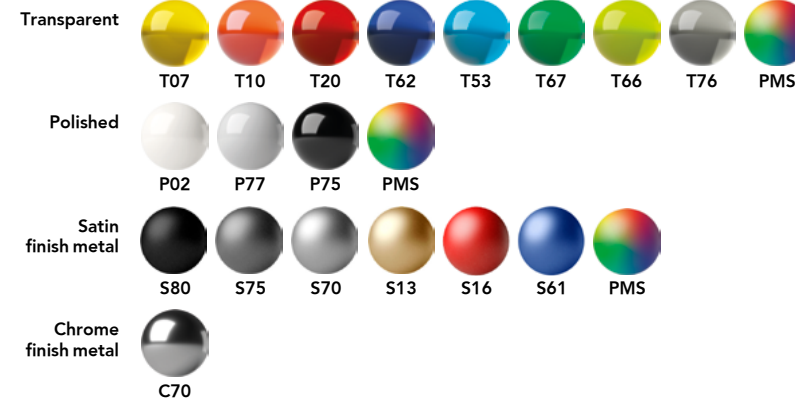

**QR Code's print areas. Each pen can feature only one QR Code.**

		mm	Inch	Print	Notes
A	Curved clip	36 x 7	1,41 x 0,28	2 colours + white layer	-
A1	Flat clip	40 x 7	1,57 x 0,28	2 colours + white layer	-

More info at [prodir.com/cloudservices](https://prodir.com/cloudservices)

Product code

① ② ③ ④

① Writing system

P Push ball pen

② Body

M Matt  
R Soft touch  
Q Stone

③ Clip

T Transparent  
P Polished  
S Satin finish metal

④ Button

T Transparent  
P Polished  
S Satin finish metal  
C Chrome finish metal

Button

Clip holder (Only with metal clip)

Curved and flat plastic clip

Metal clip