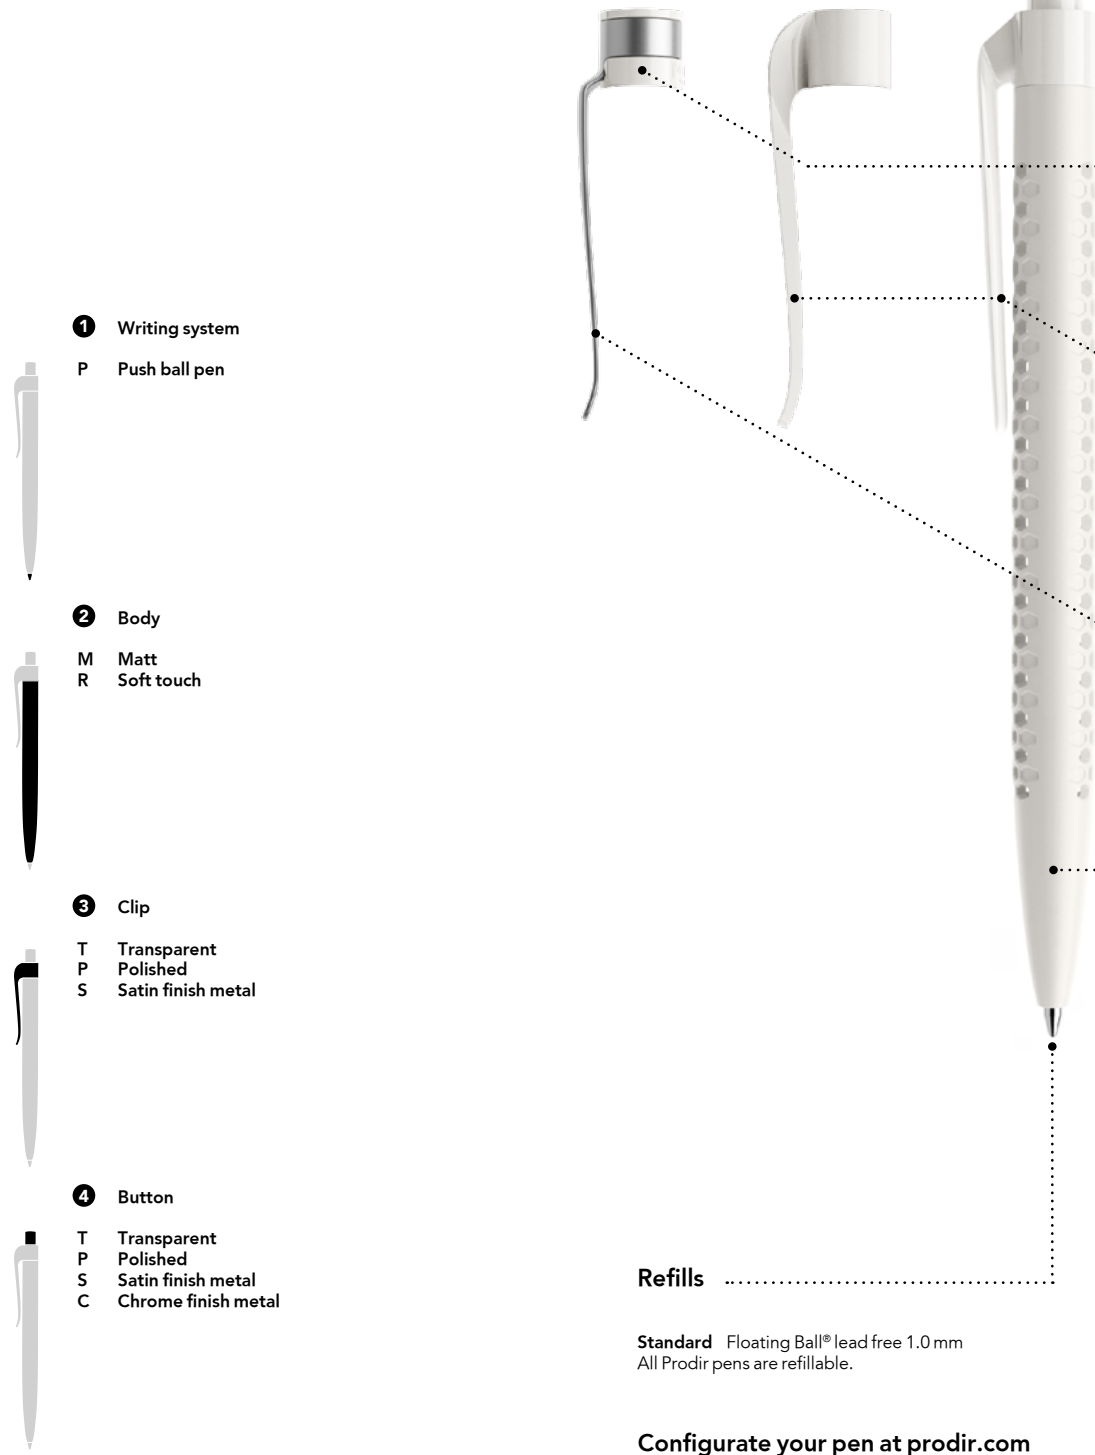

Product code

QS40 P M T - S

1 2 3 4

1 Writing system

P Push ball pen

2 Body

M Matt
R Soft touch

3 Clip

T Transparent
P Polished
S Satin finish metal

4 Button

T Transparent
P Polished
S Satin finish metal
C Chrome finish metal

Button

Transparent T07 T10 T20 T62 T53 T67 T66 T76 PMS

Polished P02 P77 P75 PMS

Satin finish metal S80 S75 S70 S13 S16 S61 PMS

Chrome finish metal C70

Clip holder (Only with metal clip)

Transparent T07 T10 T20 T62 T53 T67 T66 T76 PMS

Polished P02 P77 P75 PMS

Curved and flat plastic clip

Transparent T07 T10 T20 T62 T53 T67 T66 PMS

Polished P02 P77 P75 PMS

Metal clip

Satin finish metal S80 S75 S70 S13 S16 S61 PMS

Body

Matt M02 M07 M10 M20 M62 M58 M67 M66 M77 M75 PMS

Soft touch R07 R10 R20 R62 R58 R67 R66 R77 R75 PMS

Refills

Standard Floating Ball® lead free 1.0 mm
All Prodir pens are refillable.

Configure your pen at prodir.com

Minimum order quantity
500 pens
For PMS starting from 5.000 pieces