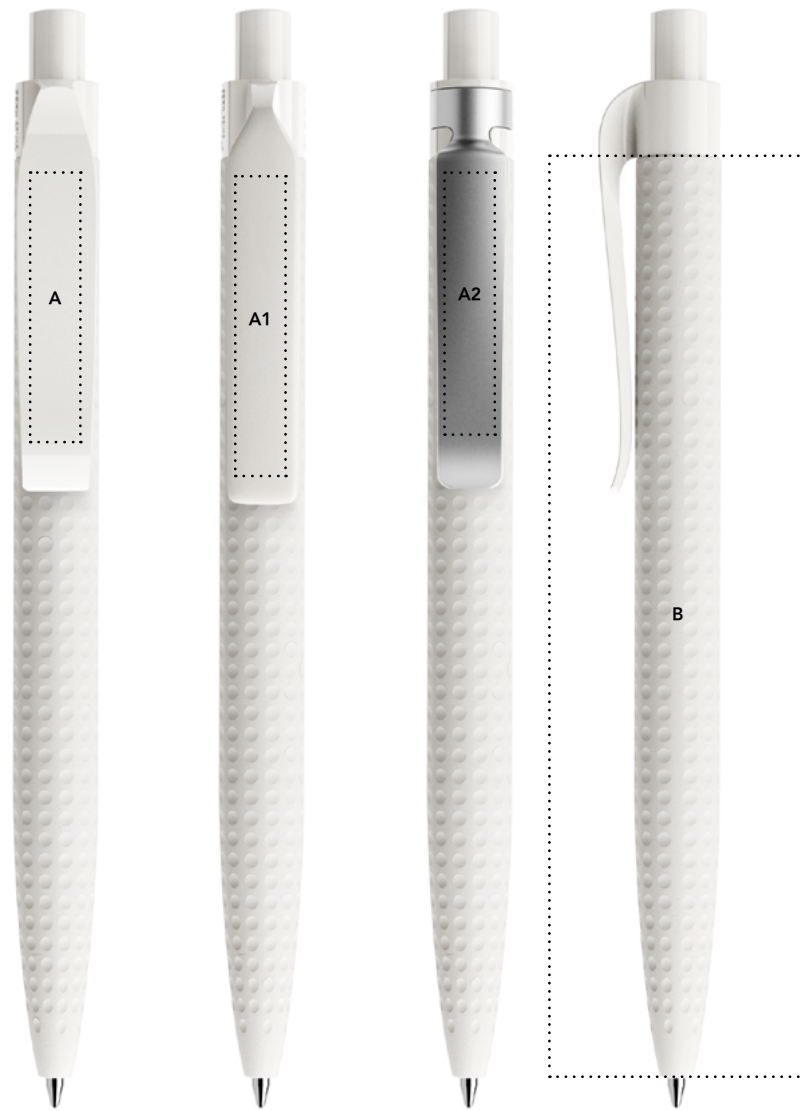

Print areas

		mm	Inch	Print	Notes
A	Curved clip	36 x 7	1,41 x 0,28	6 colours	-
A1	Flat clip	40 x 7	1,57 x 0,28	6 colours	-
A2	Metal clip	35 x 7	1,38 x 0,28	4 colours	Pad printing or laser engraving (not available for S16)
B	Body	-	-	-	Personalized pattern

QR Code's print areas. Each pen can feature only one QR Code.

		mm	Inch	Print	Notes
A	Curved clip	36 x 7	1,41 x 0,28	2 colours + white layer	-
A1	Flat clip	40 x 7	1,57 x 0,28	2 colours + white layer	-

More info at prodir.com/cloudservices