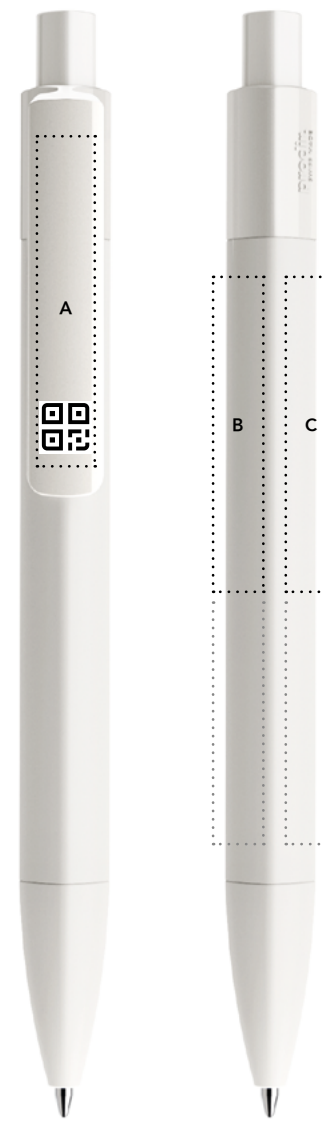

Print areas

		mm	Inch	Print	Notes
A	Clip	44 x 8	1,73 x 0,31	6 colours	-
B	Back side (right)	42 x 6	1,65 x 0,24	2 colours	-
C	Back side (left)	42 x 6	1,65 x 0,24	2 colours	-

QR Code's print areas. Each pen can feature only one QR Code.

		mm	Inch	Print	Notes
A	Clip	44 x 8	1,73 x 0,31	2 colours + white layer	-
B	Back side (right)	42 x 7	1,65 x 0,28	2 colours + white layer	Soft touch version 1 colour + white layer
C	Back side (left)	42 x 7	1,65 x 0,28	2 colours + white layer	Soft touch version 1 colour + white layer

More info at prodir.com/cloudservices