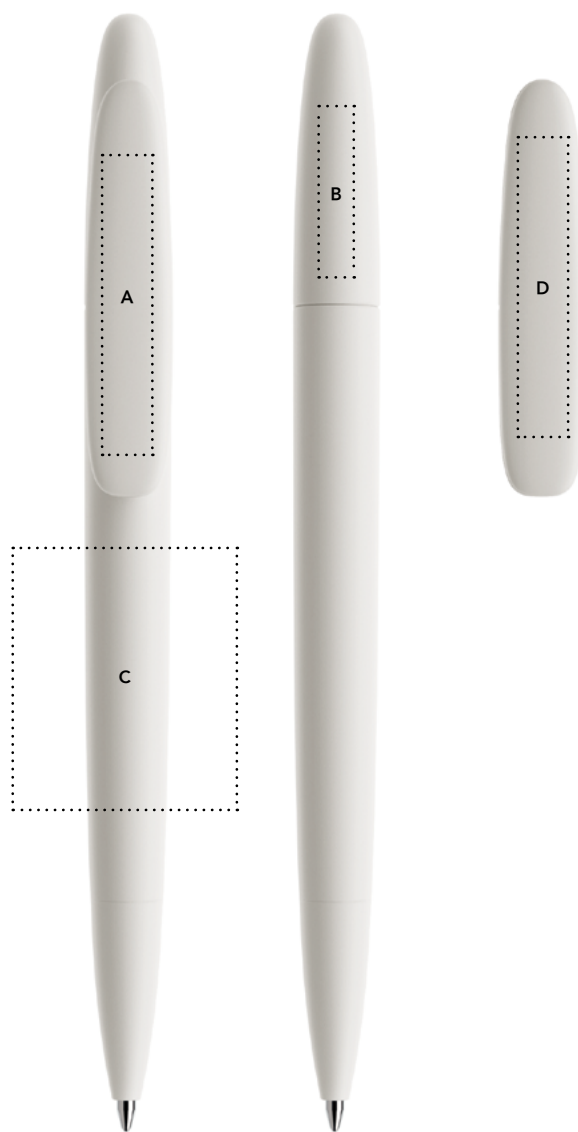

Print areas

		mm	Inch	Print	Notes
A	Clip	40 x 7	1,57 x 0,28	6 colours	Soft touch version 2 colours
B	Back cap	23 x 5	0,90 x 0,20	1 colour	-
C	Body	35 x 30	1,38 x 1,18	4 colours	Not available for Soft touch surface
D	Clip cover	40 x 7	1,57 x 0,28	2 colours	-

QR Code's print areas. Each pen can feature only one QR Code.

		mm	Inch	Print	Notes
A	Clip	40 x 7	1,57 x 0,28	2 colours + white layer	Soft touch version 1 colour + white layer
D	Clip cover	40 x 7	1,57 x 0,28	2 colours + white layer	-

More info at prodir.com/cloudservices